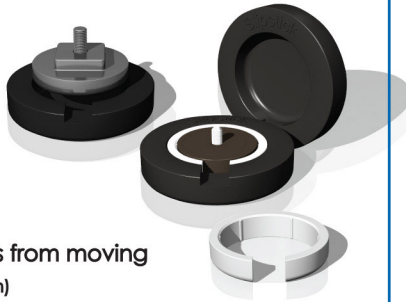

CB380 Black

Set of 4, Recliner Feet

Ideal for stopping recliner chairs from moving

Clips onto 1- 3/16" (31mm) & 1-1/2" (38mm) diameter recliner feet

CB511 Black

Set of 4, 2" - 50mm Risers

Ideal for couches, sofas & love seats
Recommended for replacing standard plastic couch gliders
Can be used to raise furniture 1" (26mm)