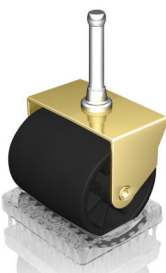

STOP YOUR FURNITURE FROM ROLLING

CB600 Caramel
CB605 Chocolate

Set of 4, Small Castor Cups

Ideal for pianos, cribs/cots & antique furniture rollers

Recommended for up to 1-3/4" (45mm) diameter castors
Holds up to 1000lb (450kg) each

CB840 Caramel
CB845 Chocolate

Set of 4, Large Castor Cups

Ideal to stop beds rolling on hard floor surfaces

Recommended for 2" (50mm) diameter rollers up to 2-1/4" (56mm) wide
Holds up to 1000lb (450kg) each

CB410 Clear

Set of 4, Small Carpet Castor Cups

Ideal for piano style wheels

Recommended for wheels up to 1 3/4" (45mm) wide

CB420 Clear

Set of 4, Large Carpet Castor Cups

Ideal to stop dents left in carpet by bed rollers