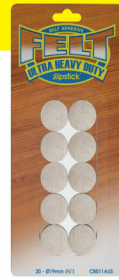

CB885 Chocolate

Set of 4, Large Bed Glide Gripper Cups

Ideal for bed style glides

Recommended for 3-1/4" (82mm) round legs
Protects, Hardwood, Laminate & Ceramic Tile Floors

FURNITURE GRIPPERS

RECLINER & REPLACEMENT GRIPPER FEET

Patented O'ring Design

CB380 Black

Set of 4, Recliner Feet

Ideal for stopping recliner chairs from moving

Clips onto 1- 3/16" (31mm) & 1-1/2" (38mm) diameter recliner feet

CB511 Black

Set of 4, 2" - 50mm Risers

CB011 Oatmeal

Set of 20, 3/4" (19mm) Diameter

Ideal for dining chairs

CB013 Oatmeal

Set of 16, 1" (25mm) Diameter

Ideal for dining chairs & light weight furniture

CB017 Oatmeal

Set of 12, 1-1/2" (38mm) Diameter