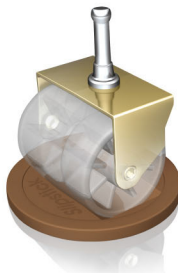

Set of 4, 3-1/4" - 82mm Grippers

Ideal for couches, sofas & large tables

Recommended for 3-1/4" to 4-3/4" (82mm to 120mm) diameter legs

Optional Stick On or Screw On attachment

Comes with Tilt n Slide®

CASTOR CUPS

STOP YOUR FURNITURE FROM ROLLING

CB600 Caramel
CB605 Chocolate

Set of 4, Small Castor Cups

Ideal for pianos, cribs/cots & antique furniture rollers

Recommended for up to 1-3/4" (45mm) diameter castors
Holds up to 1000lb (450kg) each

CB840 Caramel
CB845 Chocolate

Set of 4, Large Castor Cups

Ideal to stop beds rolling on hard floor surfaces

Recommended for 2" (50mm) diameter rollers up to 2-1/4" (56mm) wide
Holds up to 1000lb (450kg) each